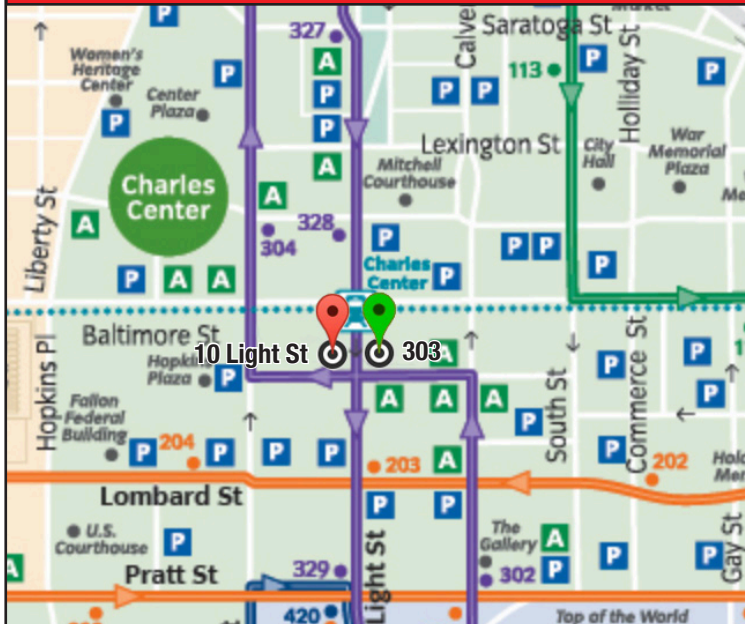

Monthly Member Parking

Cost: \$180/month (normally \$195/month)

Instructions: Take your UAPC Key Tag to the Down Under Garage office to receive the discounted monthly price.

Hours: Open 24/7

Location: Entrance/exit to the garage by car is located at the intersection of Lombard & Hanover St.

Charm City Circulator: Purple Route / Stop 303

Cost: Free
Hours: Mon. – Thurs. (7am – 8pm)
 Fri. (7am – Midnight)
 Sat. (9am – Midnight)
 Sun. 9am – 8pm

Metro: Owings Mills – Johns Hopkins / Charles Center Stop

ParkWhiz: Finds and reserves parking for up to 60% off. Partners with parking facilities to give large discounts on unsold parking spaces. Transactions handled securely through the app.

Charm City Circulator: Uses location services to provide most accurate info on Circulator routes. Displays estimated arrival times, news, and nearby points of interest.

Bus it! Charm City Circulator: Displays simple interactive transit maps, tracks buses in real-time, and accesses next bus arrival times by stop in a speedy manor.