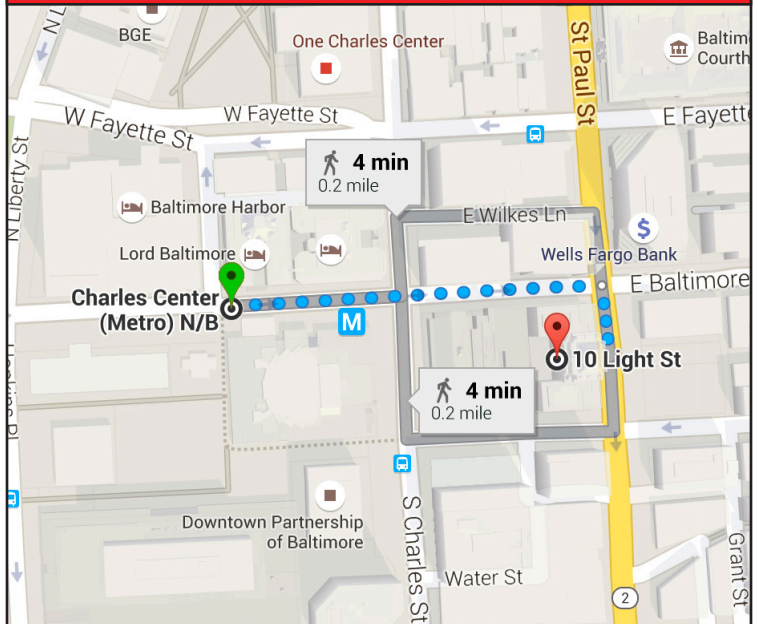

Monthly Member Parking

Cost: \$180/month (normally \$195/month)

Instructions: Take your UAPC Key Tag to the Down Under Garage office to receive the discounted monthly price.

Hours: Open 24/7

Location: Entrance/exit to the garage by car is located at the intersection of Lombard & Hanover St.

Street Parking: Redwood St & Light St

Hourly Parking

Cost: \$2 per hour (\$8 Daily Max)

Hours: Light St: Enforced Mon. – Sun. (24 hours)

Redwood St: Enforced Mon. – Sat. (8am – 6pm)
(4 Hour Max)

TRANSPORTATION GUIDE: PUBLIC TRANSIT

Charm City Circulator: Purple Route / Stop 303

Cost: Free
Hours: Mon. – Thurs. (7am – 8pm)
 Fri. (7am – Midnight)
 Sat. (9am – Midnight)
 Sun. 9am – 8pm

Metro: Owings Mills – Johns Hopkins / Charles Center Stop

Bus it! Charm City Circulator: Displays simple interactive transit maps, tracks buses in real-time, and accesses next bus arrival times by stop in a speedy manor.