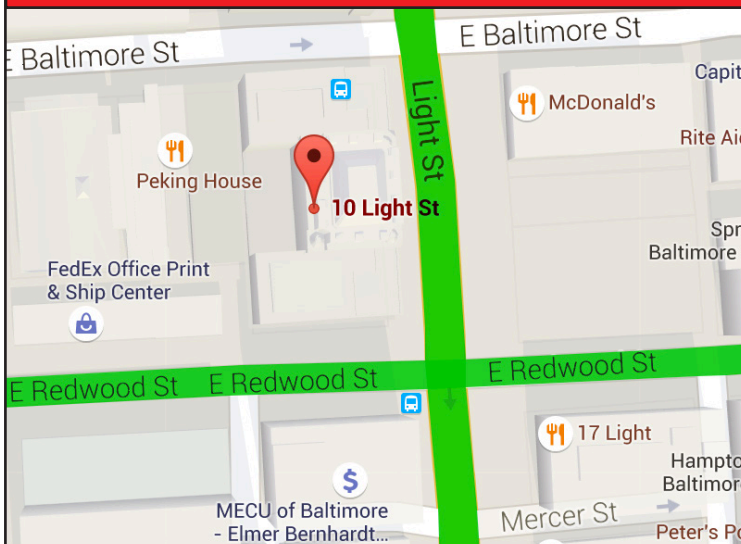

Street Parking: Redwood St & Light St

Hourly Parking

Cost: $2 per hour ($8 Daily Max)

Hours: Light St: Enforced Mon. – Sun. (24 hours)

Redwood St: Enforced Mon. – Sat. (8am – 6pm)
(4 Hour Max)