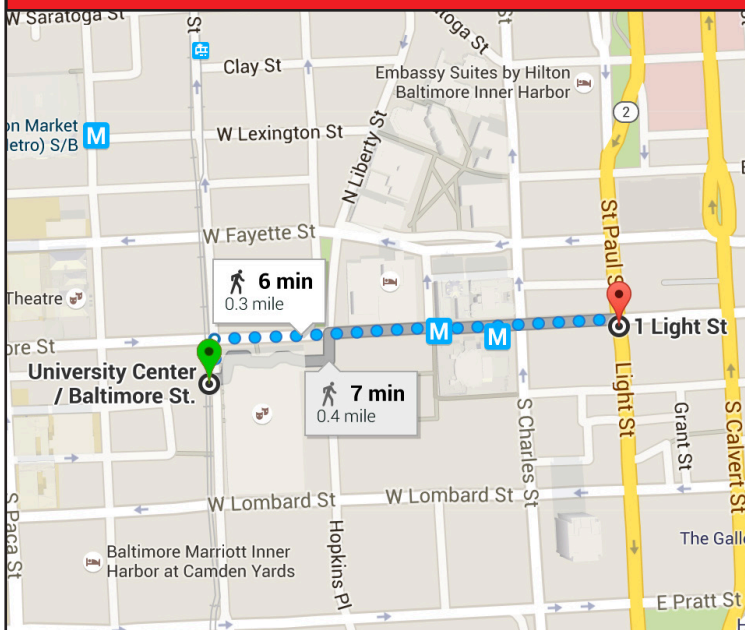

Charm City Circulator: Purple Route / Stop 303

Cost: Free
Hours: Mon. – Thurs. (7am – 8pm)
 Fri. (7am – Midnight)
 Sat. (9am – Midnight)
 Sun. 9am – 8pm

Metro: Owings Mills – Johns Hopkins / Charles Center Stop

Cost: \$3.40 Round Trip (\$4 Day Pass) (\$68 Monthly)
Hours: Weekdays (5am – 12am)
 Weekends (6am – 12am)
Schedule: mta.maryland.gov/quick-schedule-links#lightrail

Light Rail: Hunt Valley – BWI / University Center Stop