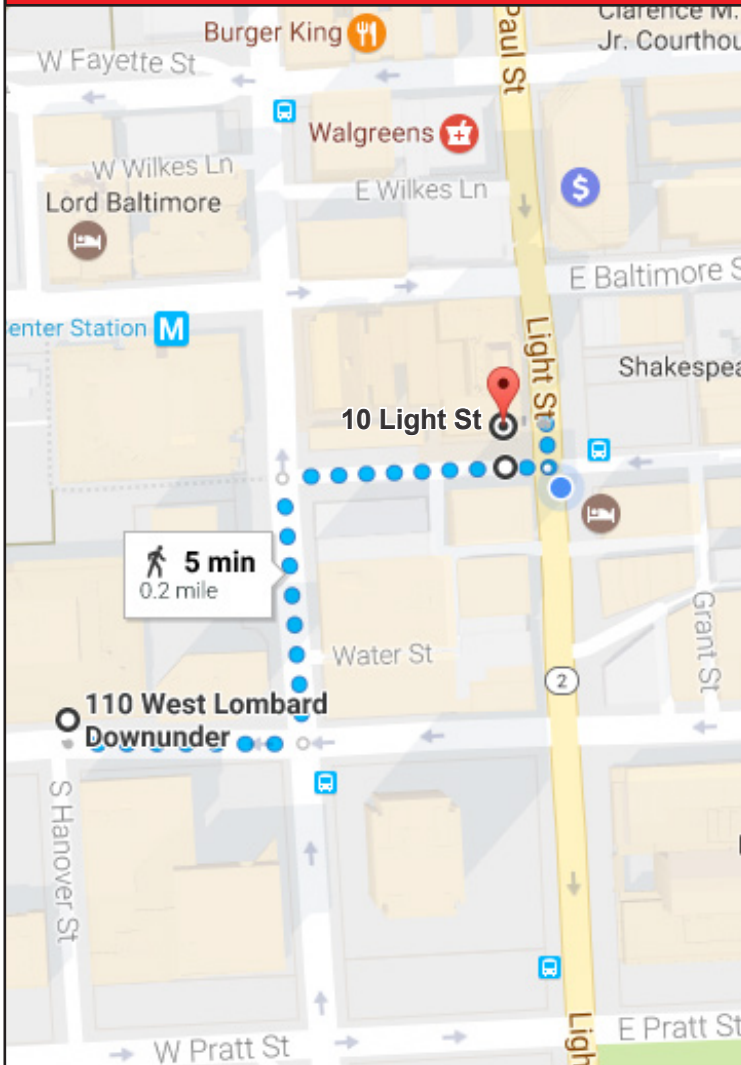

TRANSPORTATION GUIDE: PARKING

PERFORMANCE CENTER

Parking Garage: Down Under Garage (110 W Lombard St)

Daily/Guest Parking

Cost: 0 - 2 Hours: $5 with validation

2 - 12 Hours: $7 with validation

Over 12 Hours: Regular rates apply

Guests receiving a Salon or Spa service will receive full compensation for parking.

Instructions: Ask for a Validation Ticket from our Command Center on your way out. When exiting the garage, insert the Validation Ticket after the parking ticket.

Monthly Member Parking

Cost: $180/month (normally $195/month)

Instructions: Take your UAPC Key Tag to the Down Under Garage office to receive the discounted monthly price.

Hours: Open 24/7

Location: Entrance/exit to the garage by car is located at the intersection of Lombard & Hanover St.